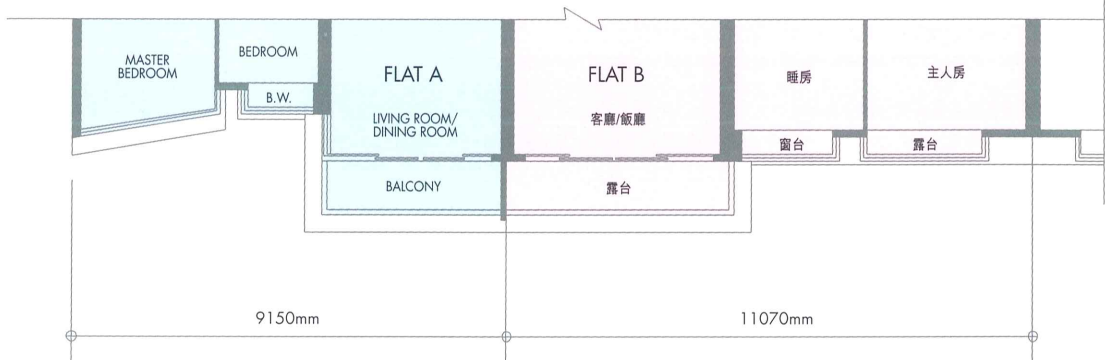

TOWER 2 5/F

↓ Panoramic Ocean View ↓
無邊際遠洋景

TOWER 2 6-38/F

33/F TO 38/F PART PLAN
33/F至38/F部份平面圖

↓ Panoramic Ocean View ↓
無邊際遠洋景

TOWER 2 39-41/F (APEX UNITS)

↓ Panoramic Ocean View ↓
無邊際遠洋景